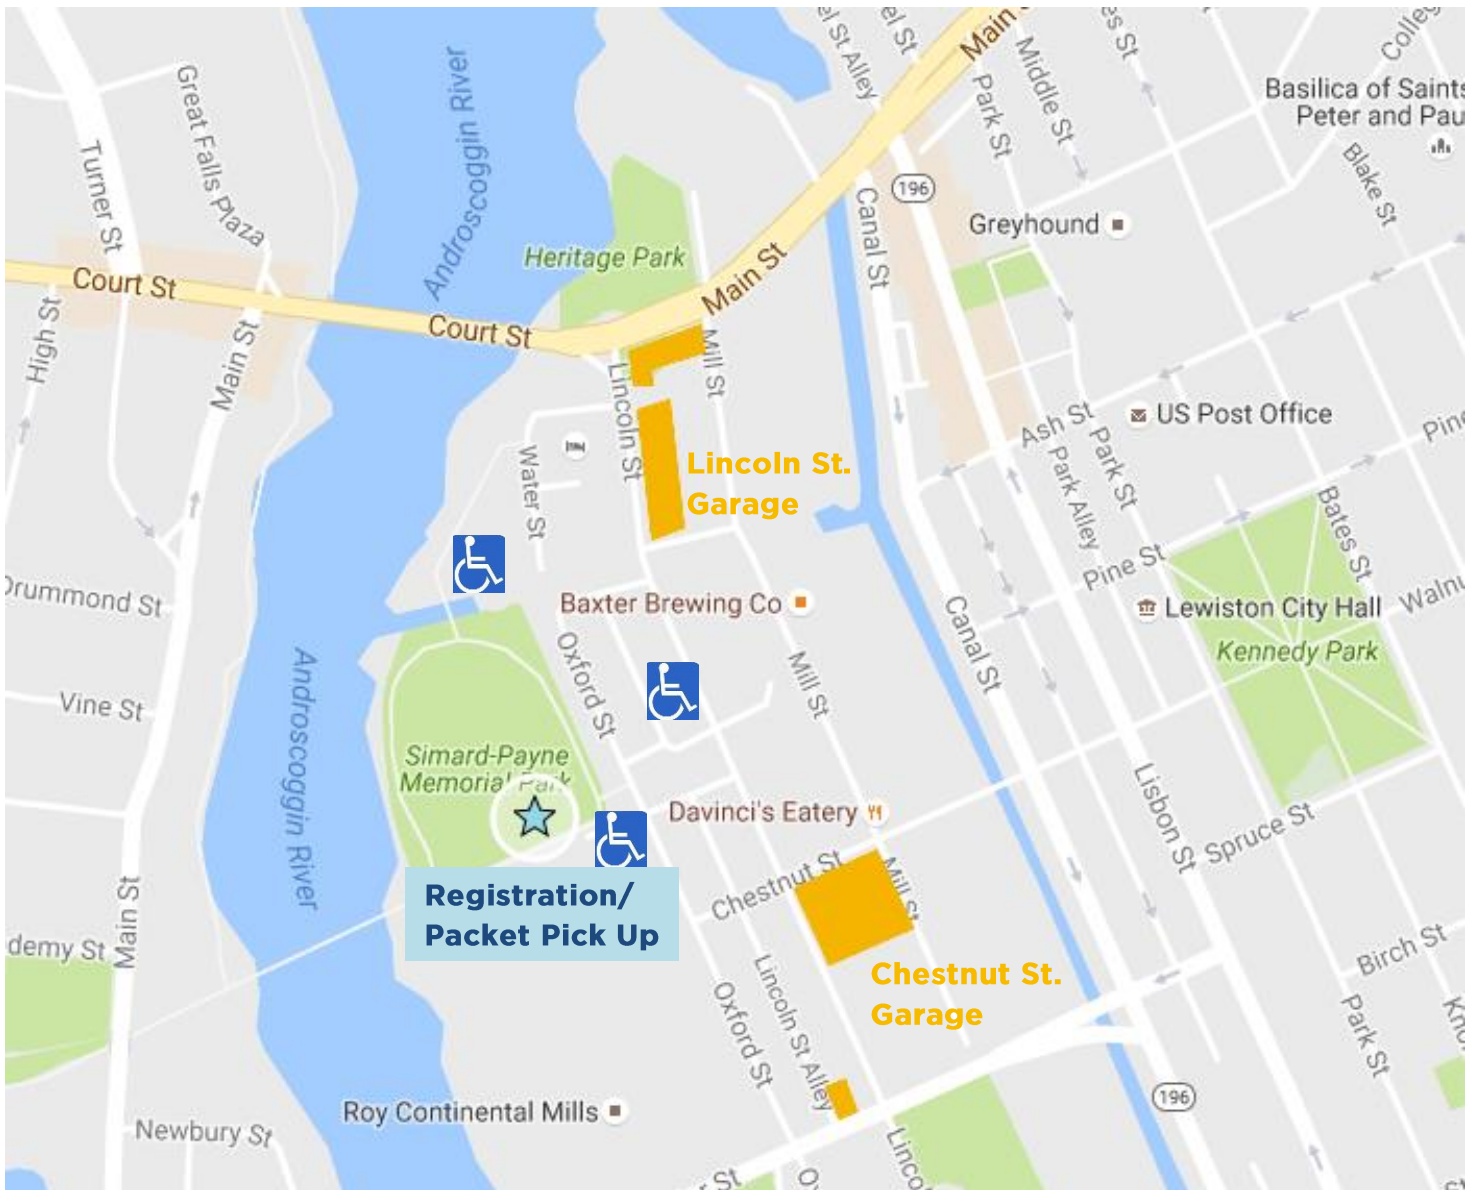

# PARTICIPANT AND VOLUNTEER PARKING

Participants may park in any of the **gold** shaded areas.

**Volunteers** should park in the lower levels of garages to allow participants with bikes on top of their vehicles to park on surface parking.

**ADA Accessible** parking can be found at the three **blue** shaded areas, including the lot located behind the Hampton Inn. Please do NOT park at the Hampton Inn lot for hotel guests.

The **Lincoln Street and Chestnut Street Garages** are free on Friday beginning at 12 pm, and all day Saturday and Sunday. Please utilize garages to be respectful of local businesses.

**PLEASE NOTE:** On Saturday, Lincoln Street will be closed from Main Street to Alfred Plourde Parkway, and Cedar Street will be closed from Lincoln Street to Mill Street as part of the 5K & 10K from 7:30 am – approximately 9:15 am.